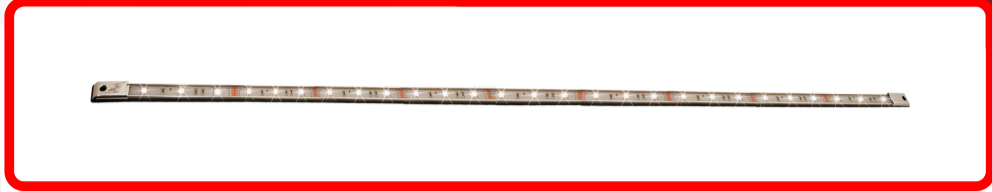

SKU # MS-U30LEDC37.5-W

Part # 1003223

Description

37.5in Marine LED Custom Accent Bar (White) - USA Made Race Sport Lighting

Product Information

Race Sport Lighting's Ultra Series LED accent bars are a durable, ultra-bright lighting solution, ready to take a beating in any exterior automotive lighting application • 37.5" Long • Polished aluminum channel with chrome tips • Great for all exterior applications like truck bed lighting or courtesy lights • Mounts with 3M tape or screw-mount metal channel • IP68 Waterproof Rated • 30 LEDs/m (1 1/4" spacing) or 60 LEDs/m (5/8" spacing) • High lumen output with low heat • Wide dispersion of light • 1 Year Warranty

Categories Marine Sport Lighting, Interior/Exterior Accent LED, Marine

Sub-Categories Marine Accent LED, Extreme Series Accent Bars, LED Accent Lighting Interior

UPC 811712027021

Unit of Measure EA

Related Skus:

Reverse Polarity Marine All-Around Light
Operating Voltage
Current Draw

Wattage
Chip Type
IP Rating
LUX

Est. Labor	Hours		
Gross Weight	0.40	Width	4.50
Net Weight	0.40	Height	40.50
DIM Weight	0.33	Depth	0.25